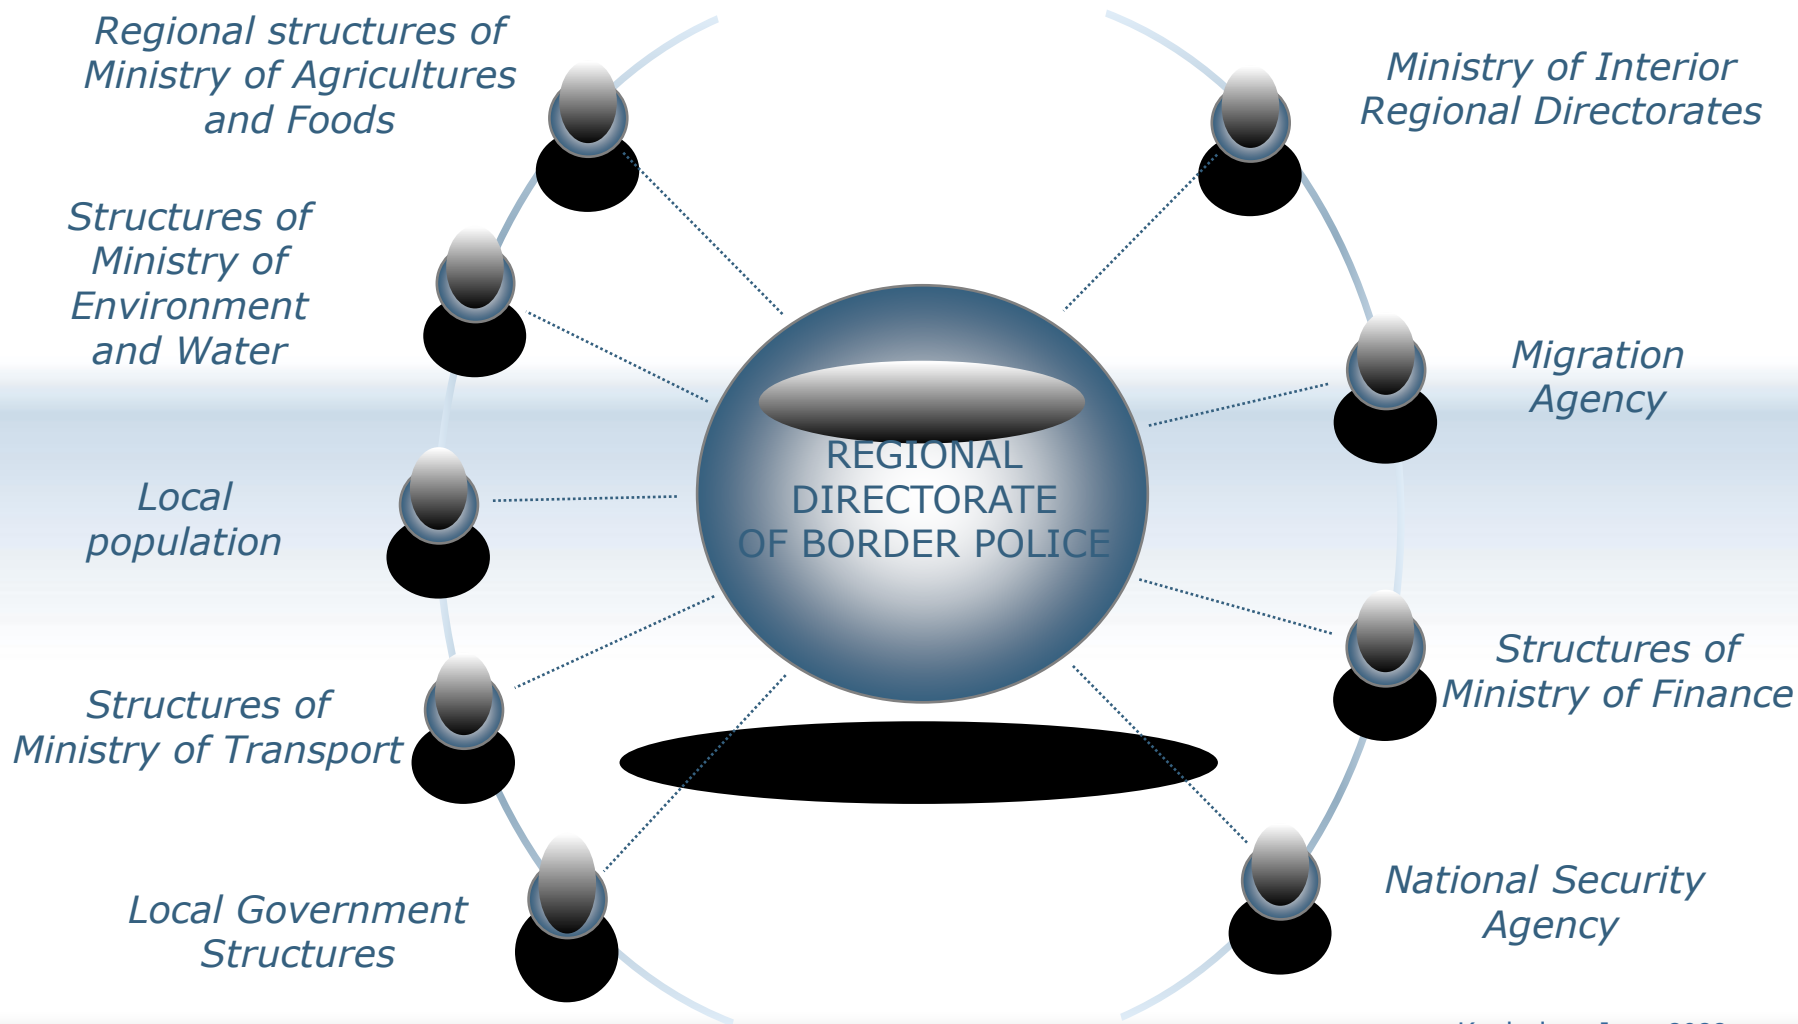

*RUSE REGIONAL DIRECTORATE BORDER POLICE
GENERAL PRESENTATION*

*TERITORIAL SPECIALIZED SECURITY
AND OPERATIVE INVESTIGATING STRUCTURE OF
THE CHIEF DIRECTORATE "BORDER POLICE"
IN THE MINISTRY OF INTERIOR FOR:*

- SECURITY AND CONTROL OF THE STATE BORDER*
- OBSERVING CONTROL OF THE BORDER REGIME*

Organization

Chef Directorate Border Police

RUSE Regional Directorate Border Police

Director

Deputy Director

Organization

Total length of the Border – 611 km

- Blue border (Danube River) :472 km
- Green border: 139 km

Main Tasks

- *Preventing and countering Illegal Migration and Human Trafficking;*
- *Countering of Smuggling;*
- *Countering Cross-border Organized Crime;*
- *Surveillance and Control of State Border;*
- *Monitoring the Danube River;*
- *Protecting Public Order and Guaranteeing Security in the Border Area;*
- *Safeguarding the State Border Legal Regime.*

Internal Cooperation

International Cooperation

- *Joint Contact Center whit Romania in Giurgiu;*
- *Joint Crossing Points with one-stop control whit Romania;*
- *Joint patrols with Romanian Border Police and Romanian Transport Police, including river patrols;*
- *Cooperation with similar structures from EU and other countries with the help of International Operative Police Cooperation Directorate.*