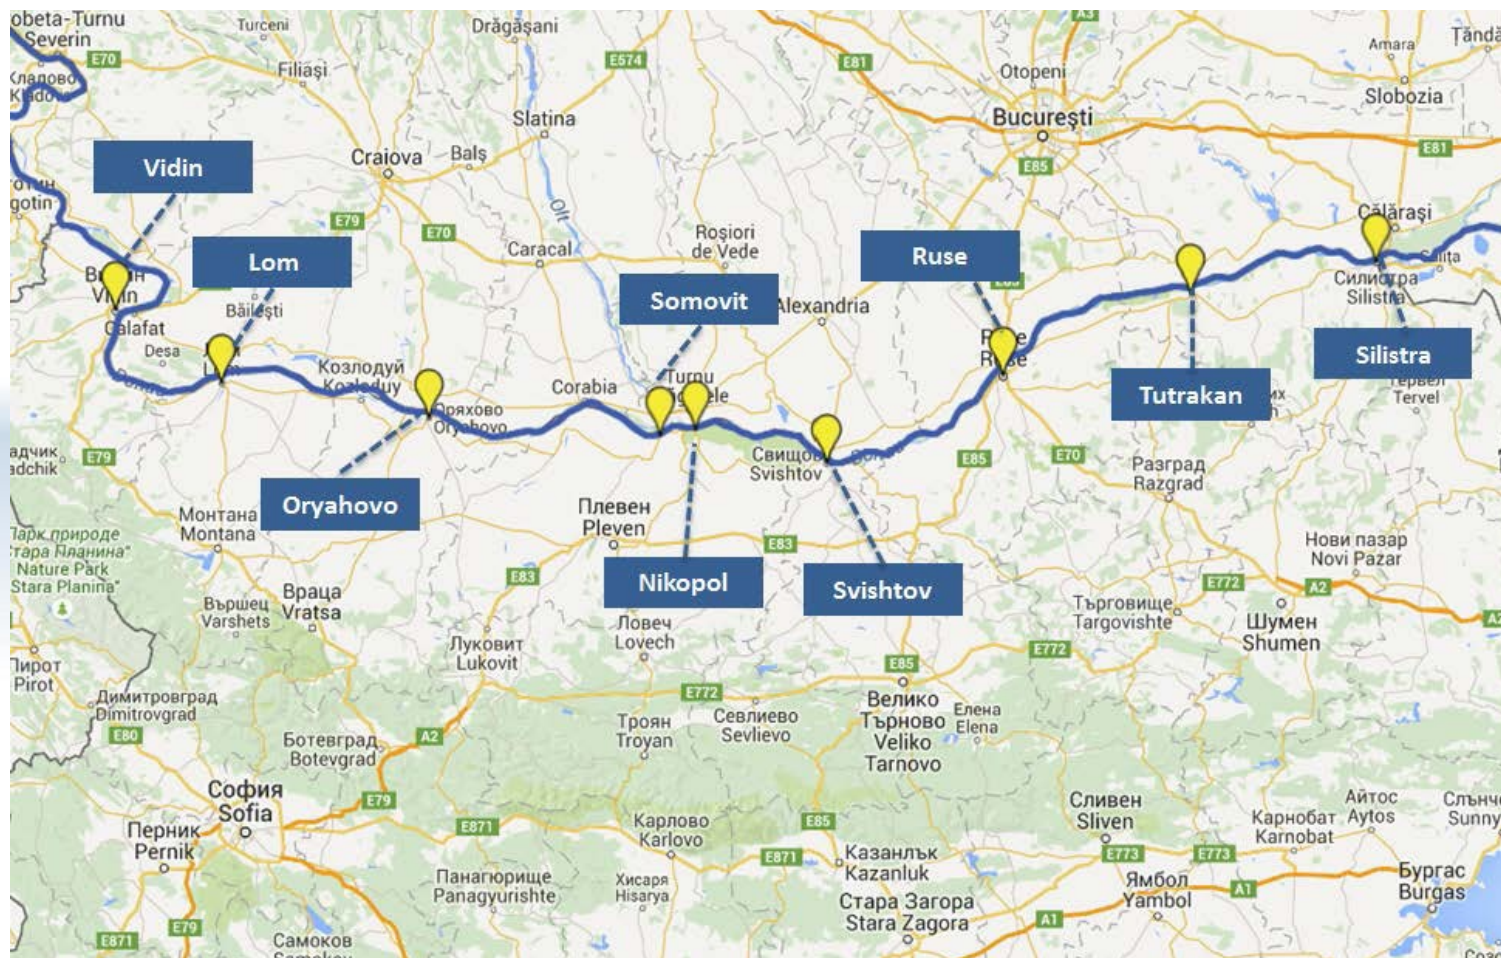

River Border Crossing Points along the Danube