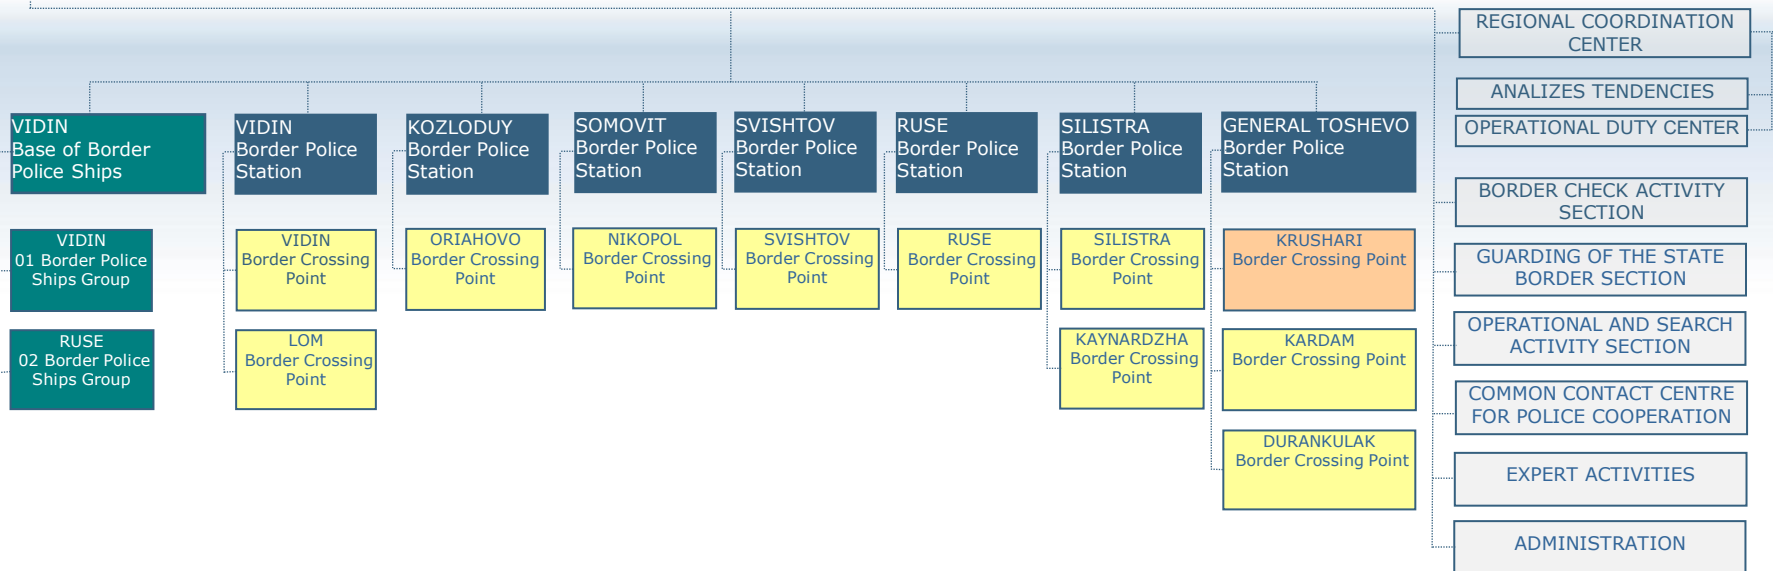

*RUSE REGIONAL DIRECTORATE BORDER POLICE
GENERAL PRESENTATION*

*TERITORIAL SPECIALIZED SECURITY
AND OPERATIVE INVESTIGATING STRUCTURE OF
THE CHIEF DIRECTORATE "BORDER POLICE"
IN THE MINISTRY OF INTERIOR FOR:*

- SECURITY AND CONTROL OF THE STATE BORDER*
- OBSERVING CONTROL OF THE BORDER REGIME*

Organization

Chef Directorate Border Police

RUSE Regional Directorate Border Police

Director

Deputy Director

Organization

Total length of the Border – 611 km

- Blue border (Danube River) :472 km
- Green border: 139 km

Main Tasks

- *Preventing and countering Illegal Migration and Human Trafficking;*
- *Countering of Smuggling;*
- *Countering Cross-border Organized Crime;*
- *Surveillance and Control of State Border;*
- *Monitoring the Danube River;*
- *Protecting Public Order and Guaranteeing Security in the Border Area;*
- *Safeguarding the State Border Legal Regime.*

Statistic

Top 5 illegal immigrants 2019, 2020, 2021

Statistic

Of illegal immigrants 2022

68 cases/140 faces

Syria – 59
Turcia – 30
Afganistan – 21
Iraq – 9
Iran – 5
Palestina - 5
Others - 11

4 cases./15 faces