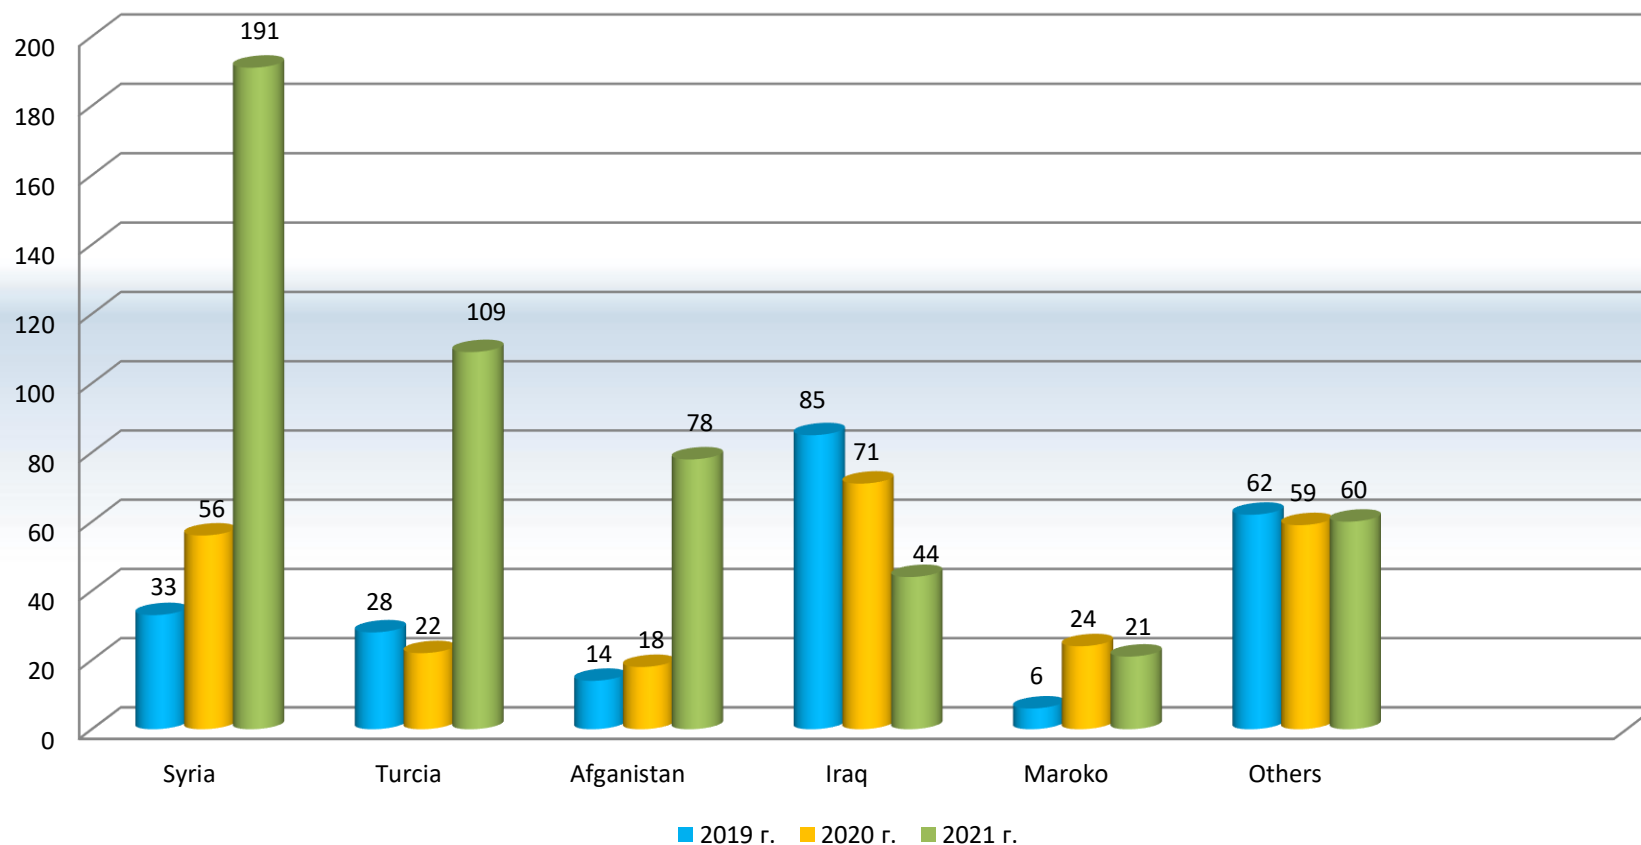

Total length of the Border – 611 km

- Blue border (Danube River) :472 km
- Green border: 139 km

Main Tasks

- *Preventing and countering Illegal Migration and Human Trafficking;*
- *Countering of Smuggling;*
- *Countering Cross-border Organized Crime;*
- *Surveillance and Control of State Border;*
- *Monitoring the Danube River;*
- *Protecting Public Order and Guaranteeing Security in the Border Area;*
- *Safeguarding the State Border Legal Regime.*

Control on the Border Check Points

EU citizens are subject to minimum check control

Checks of third country nationals:

River Border Crossing Points along the Danube

Statistic

	2019	2020	2021	Tendency
<u>Illegal immigrants [case/persons]</u>	87/228	91/250	195/503	↗ ↗
▪ <i>Illegal immigrants on BCP</i>	74/185	62/135	135/345	↗ ↗
▪ <i>Illegal immigrants outside BCP</i>	13/43	29/115	34/158	↗ ↗
<u>Administrative measures</u>	225	195	405	↗
<u>Facilitators</u>	54	46	103	↗

Statistic

Top 5 illegal immigrants 2019, 2020, 2021

Statistic

Of illegal immigrants 2022

68 cases/140 faces

Syria – 59
Turcia – 30
Afganistan – 21
Iraq – 9
Iran – 5
Palestina - 5
Others - 11

4 cases./15 faces