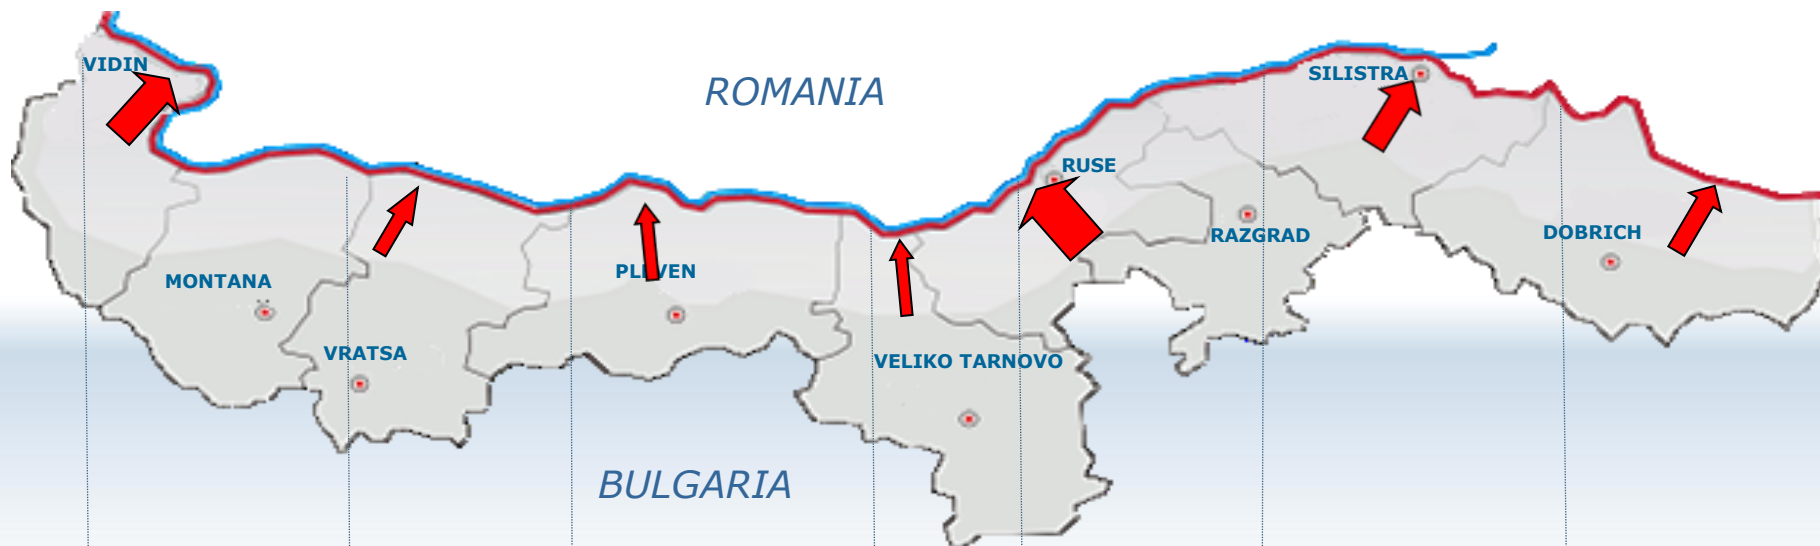

Control on the Border Check Points

EU citizens are subject to minimum check control

Checks of third country nationals:

River Border Crossing Points along the Danube

Statistic

	2019	2020	2021	Tendency
<u>Illegal immigrants [case/persons]</u>	87/228	91/250	195/503	↗ ↗
▪ <i>Illegal immigrants on BCP</i>	74/185	62/135	135/345	↗ ↗
▪ <i>Illegal immigrants outside BCP</i>	13/43	29/115	34/158	↗ ↗
<u>Administrative measures</u>	225	195	405	↗
<u>Facilitators</u>	54	46	103	↗

Statistic

Top 5 illegal immigrants 2019, 2020, 2021

Statistic

Of illegal immigrants 2022

68 cases/140 faces

Syria – 59
Turcia – 30
Afganistan – 21
Iraq – 9
Iran – 5
Palestina - 5
Others - 11

4 cases./15 faces