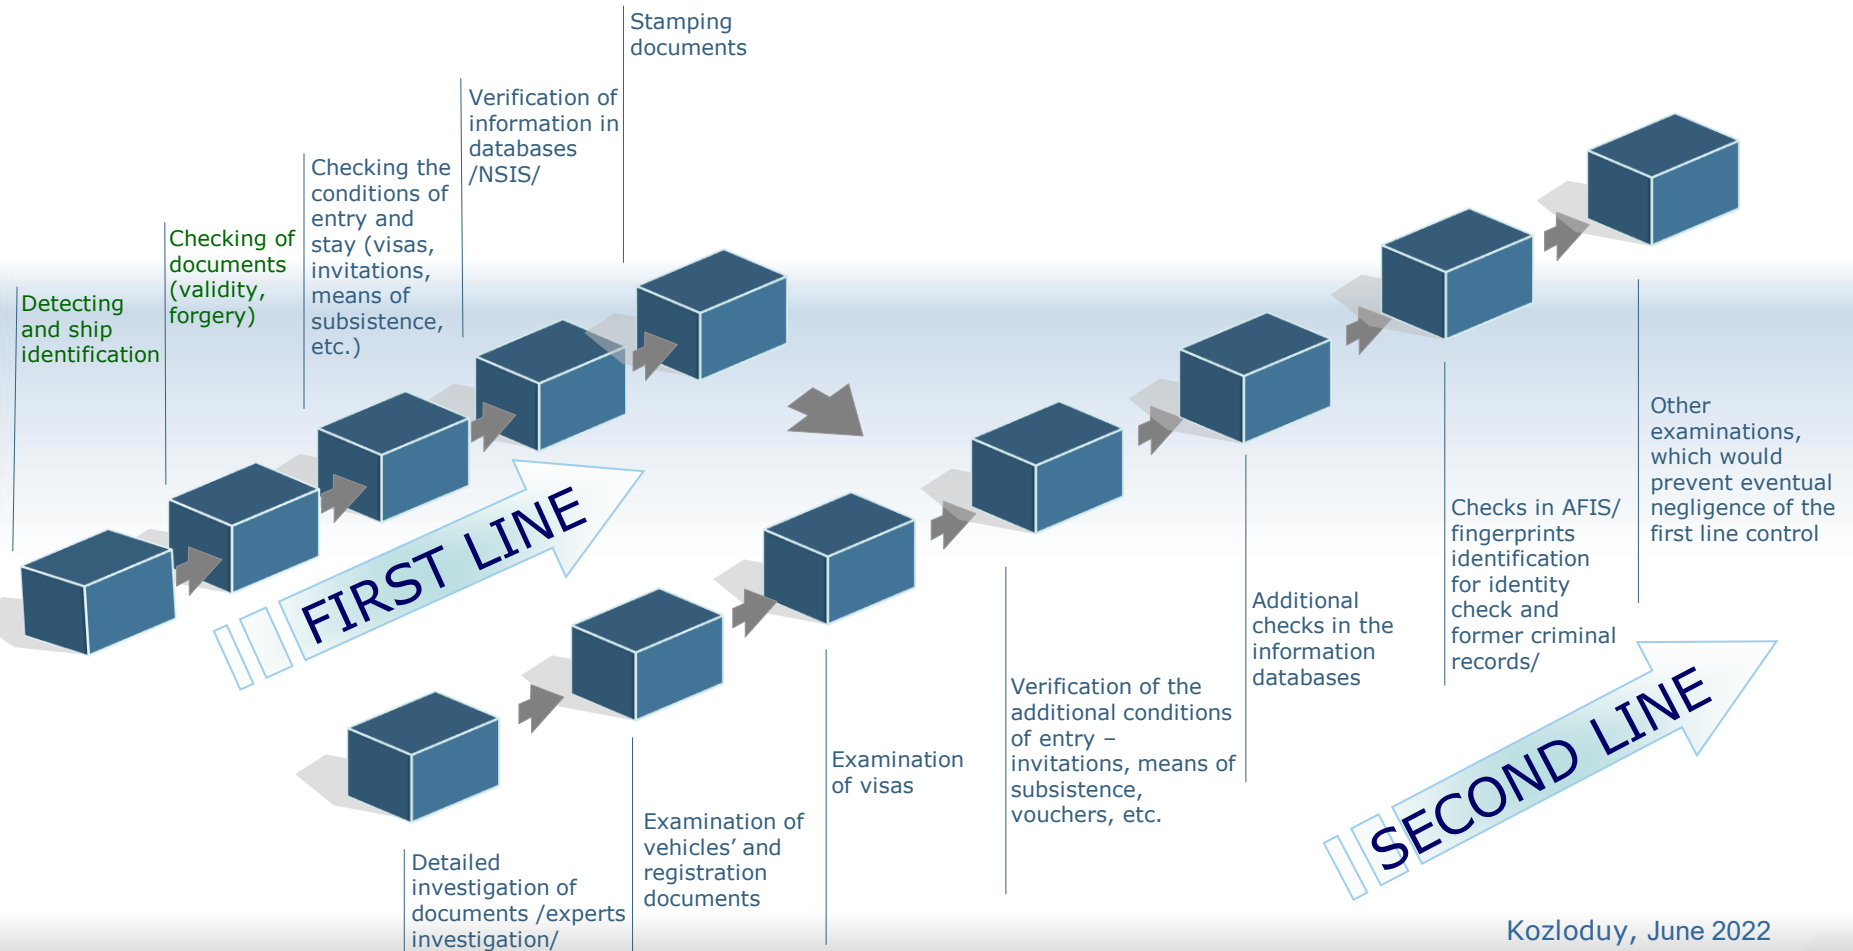

*RUSE REGIONAL DIRECTORATE BORDER POLICE
GENERAL PRESENTATION*

*TERITORIAL SPECIALIZED SECURITY
AND OPERATIVE INVESTIGATING STRUCTURE OF
THE CHIEF DIRECTORATE "BORDER POLICE"
IN THE MINISTRY OF INTERIOR FOR:*

Total length of the Border – 611 km

- Blue border (Danube River) :472 km
- Green border: 139 km

Main Tasks

- *Preventing and countering Illegal Migration and Human Trafficking;*
- *Countering of Smuggling;*
- *Countering Cross-border Organized Crime;*
- *Surveillance and Control of State Border;*
- *Monitoring the Danube River;*
- *Protecting Public Order and Guaranteeing Security in the Border Area;*
- *Safeguarding the State Border Legal Regime.*

Internal Cooperation

International Cooperation

- *Joint Contact Center whit Romania in Giurgiu;*
- *Joint Crossing Points with one-stop control whit Romania;*
- *Joint patrols with Romanian Border Police and Romanian Transport Police, including river patrols;*
- *Cooperation with similar structures from EU and other countries with the help of International Operative Police Cooperation Directorate.*

Control on the Border Check Points

EU citizens are subject to minimum check control

Checks of third country nationals:

River Border Crossing Points along the Danube

Statistic

	2019	2020	2021	Tendency
<u>Illegal immigrants [case/persons]</u>	87/228	91/250	195/503	↗ ↗
▪ <i>Illegal immigrants on BCP</i>	74/185	62/135	135/345	↗ ↗
▪ <i>Illegal immigrants outside BCP</i>	13/43	29/115	34/158	↗ ↗
<u>Administrative measures</u>	225	195	405	↗
<u>Facilitators</u>	54	46	103	↗